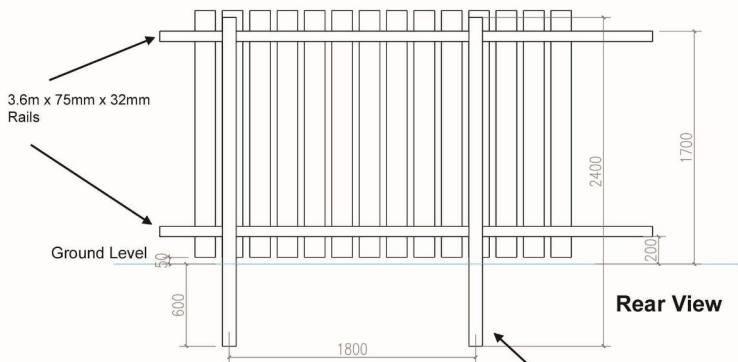

1.8 High fence with 150mm x 19mm boards

2.4m x 100mm x 100mm vertical posts to be bedded with Post crete 600mm into the ground
Post crete as per manufacturers instructions on bag

2.4m x 100mm x 100mm vertical posts to be bedded with Post crete 600mm into the ground
Post crete as per manufacturers instructions on bag