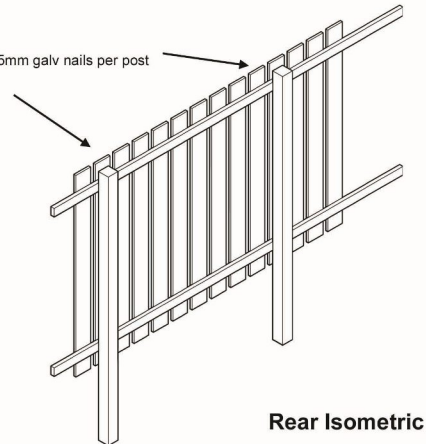

1.8 High fence with 150mm x 19mm boards

2.4m x 100mm x 100mm vertical posts to be bedded with Post crete 600mm into the ground
Post crete as per manufacturers instructions on bag

2.4m x 100mm x 100mm vertical posts to be bedded with Post crete 600mm into the ground
Post crete as per manufacturers instructions on bag