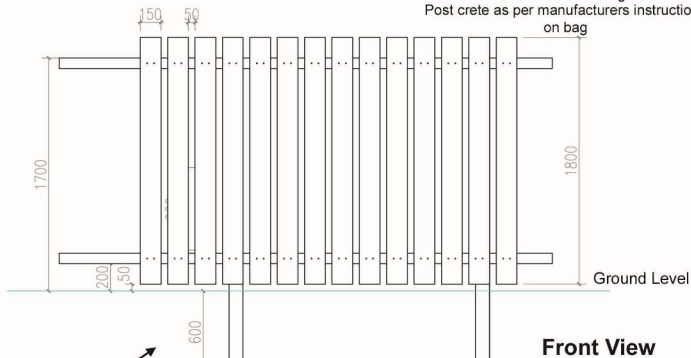

1.8 High fence with 150mm x 19mm boards

2.4m x 100mm x 100mm vertical posts to be bedded with Post crete 600mm into the ground
Post crete as per manufacturers instructions on bag

2.4m x 100mm x 100mm vertical posts to be bedded with Post crete 600mm into the ground
Post crete as per manufacturers instructions on bag