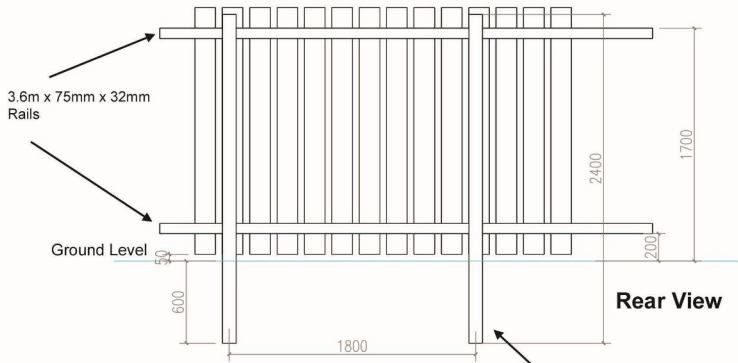

1.8 High fence with 150mm x 19mm boards

2.4m x 100mm x 100mm vertical posts to be bedded with Post crete 600mm into the ground
Post crete as per manufacturers instructions on bag

2.4m x 100mm x 100mm vertical posts to be bedded with Post crete 600mm into the ground
Post crete as per manufacturers instructions on bag