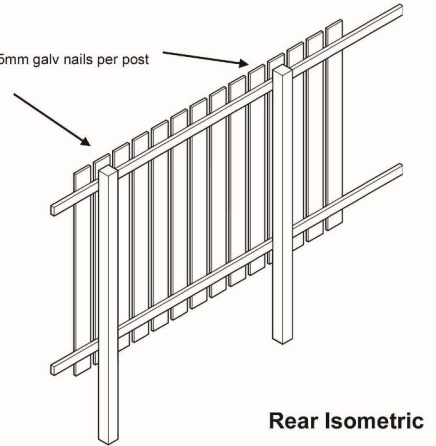

1.8 High fence with 150mm x 19mm boards

2.4m x 100mm x 100mm vertical posts to be bedded with Post crete 600mm into the ground
Post crete as per manufacturers instructions on bag

2.4m x 100mm x 100mm vertical posts to be bedded with Post crete 600mm into the ground
Post crete as per manufacturers instructions on bag