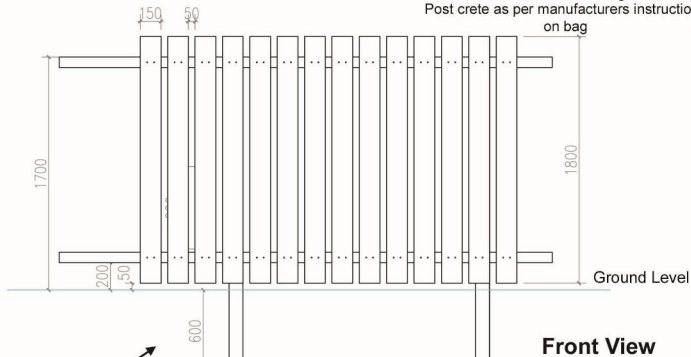

1.8 High fence with 150mm x 19mm boards

2.4m x 100mm x 100mm vertical posts to be bedded with Post crete 600mm into the ground
Post crete as per manufacturers instructions on bag

2.4m x 100mm x 100mm vertical posts to be bedded with Post crete 600mm into the ground
Post crete as per manufacturers instructions on bag